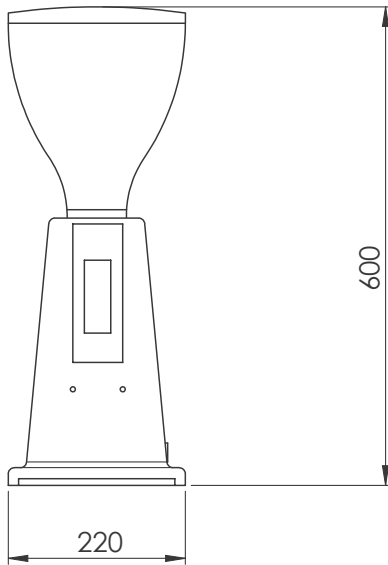

**Coffee System**  
**Grind on-demand Coffee Grinder**  
**Coffee Grinder, Flat 75 mm**

ITEM # \_\_\_\_\_

MODEL # \_\_\_\_\_

NAME # \_\_\_\_\_

SIS # \_\_\_\_\_

AIA # \_\_\_\_\_

602546 (GRNDEM600)

\* NOT TRANSLATED \*

APPROVAL: \_\_\_\_\_

Front

Side

**Electric**

Supply voltage:	
602546 (GRNDEM600)	230 V/1N ph/50/60 Hz
Electrical power max.:	0.34 kW
Plug type:	CE-SCHUKO

**Key Information:**

External dimensions, Width:	230 mm
External dimensions, Depth:	370 mm
External dimensions, Height:	600 mm
Net weight:	11 kg
Shipping weight:	13 kg
Shipping height:	700 mm
Shipping width:	440 mm
Shipping depth:	300 mm
Shipping volume:	0.09 m <sup>3</sup>