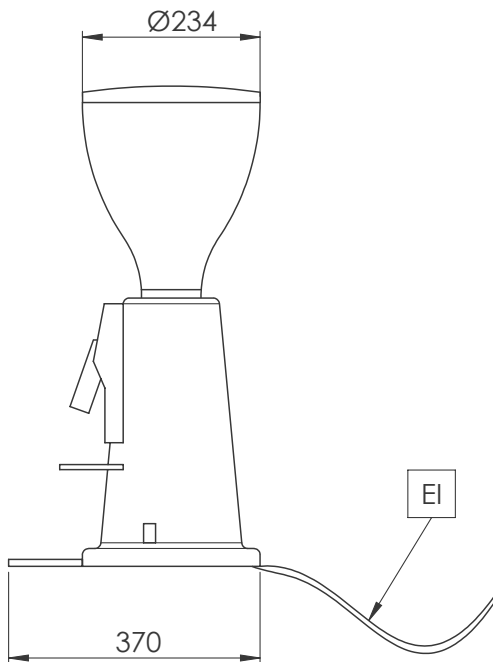

**Coffee System**  
**Grind on-demand Coffee Grinder**  
**Coffee Grinder, Flat 75 mm**

ITEM # \_\_\_\_\_

MODEL # \_\_\_\_\_

NAME # \_\_\_\_\_

SIS # \_\_\_\_\_

AIA # \_\_\_\_\_

602546 (GRNDEM600)

\* NOT TRANSLATED \*

APPROVAL: \_\_\_\_\_

Front

Side

**Electric**

Supply voltage:	
602546 (GRNDEM600)	230 V/1N ph/50/60 Hz
Electrical power max.:	0.34 kW
Plug type:	CE-SCHUKO

**Key Information:**

External dimensions, Width:	230 mm
External dimensions, Depth:	370 mm
External dimensions, Height:	600 mm
Net weight:	11 kg
Shipping weight:	13 kg
Shipping height:	700 mm
Shipping width:	440 mm
Shipping depth:	300 mm
Shipping volume:	0.09 m <sup>3</sup>